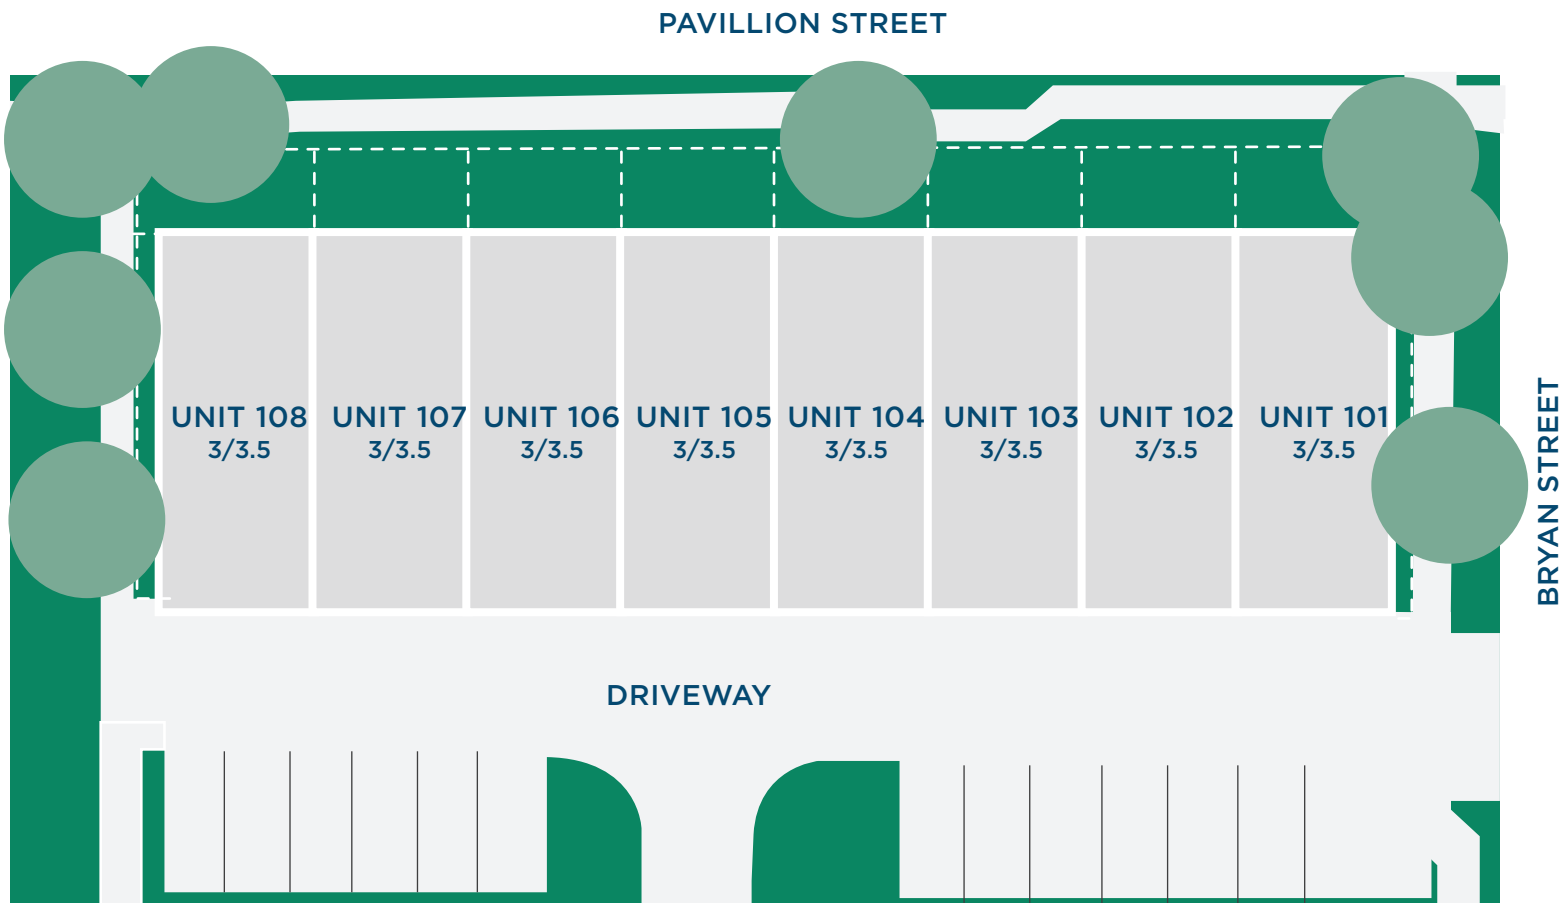

THE PARK AT PAVILLION

3035 BRYAN STREET

8-Unit Townhome Community • 3 Beds • 3.5 Baths • 2,066 SF • Private Front yards

THEPARKATPAVILLION.COM

MEYER GROUP
REAL ESTATE

All prices, features and plans are subject to change without notice. Square footage is approximate. No representation or warranties either expressed or implied are made as to the accuracy of the information herein or with respect to the suitability, usability, and merchantability or conditions of any property herein described.